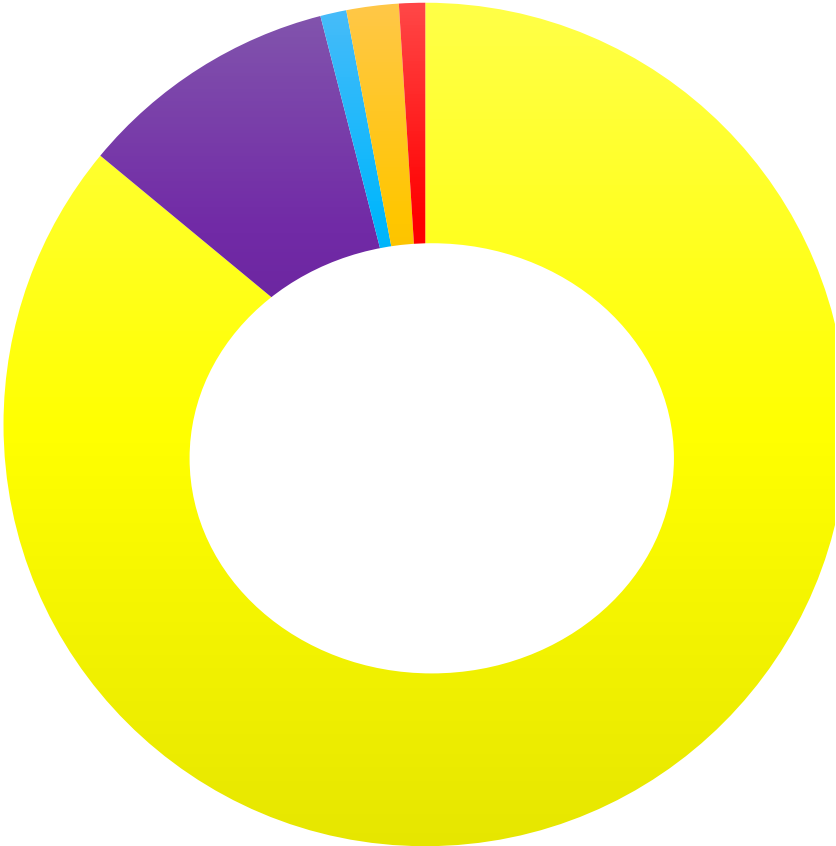

Friends and Family Test Results September 2024

Very Good	86%
Good	10%
Neither Good or Poor	1%
Poor	2.00%
Very Poor	1%
Don't Know	0%

A Total of 173 responses were received

Results are based on data received by SMS responses, verbal, our website and paper feedback forms.

Very Good Good Neither Good or Poor Poor Very Poor Don't Ki

now