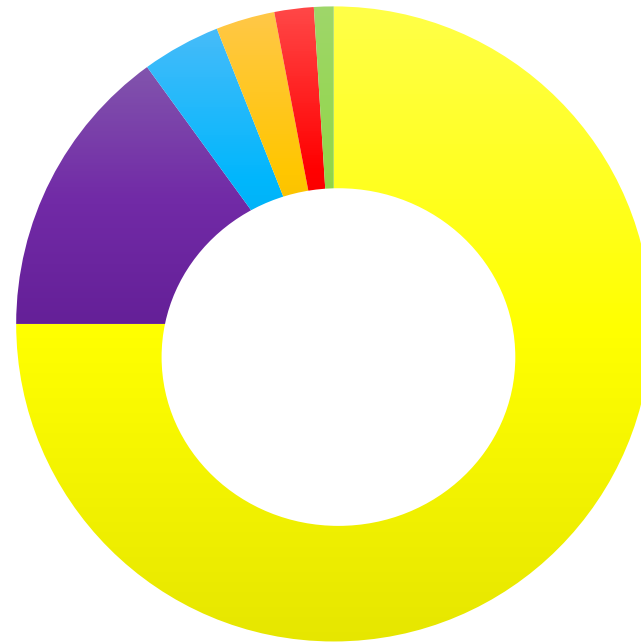

Friends and Family Test Results November 2024

Very Good	75%
Good	15%
Neither Good or Poor	4%
Poor	3.00%
Very Poor	2%
Don't Know	1%

A Total of 215 responses were received

Results are based on data received by SMS responses, verbal, our website and paper feedback forms.

Very Good Good Neither Good or Poor Poor Very Poor Don't Know